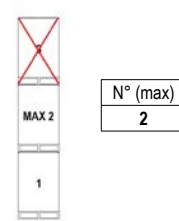

STOCKAGE

N° (max)
2

TRANSPORT

60 pcs