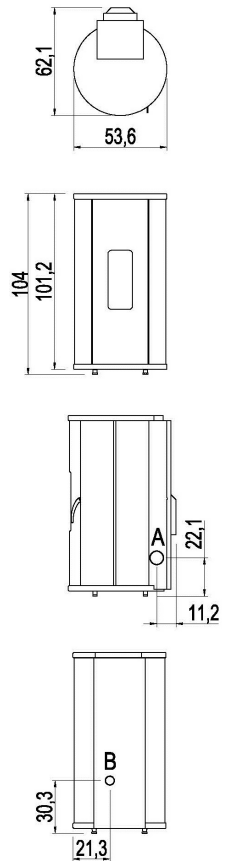

Nominal power	kW	11
Reduced power	kW	3,3
Introduced thermal power (max)	kW	12,1
Nominal water useful power	kW	-
Reduced water useful power	kW	-
Nominal efficiency	%	91
Reduced efficiency	%	93,5
Heating volume (min-max)	m³	79 - 264
Nominal CO at 13% O₂	%	0,0022
Reduced CO at 13% O₂	%	0,022
Emissions CO (13% O₂) (min-max)	mg/Nm³	268 - 27
Emissions OGC (13% O₂) (min-max)	mg/Nm³	7,0 - 2,0
Emissions NOX (13% O₂) (min-max)	mg/Nm³	105 - 119
Dust content at 13% O₂ (min-max)	mg/Nm³	11 - 14
Boiler capacity (H₂O)	l	-
Hopper capacity	kg	22
Combustible		Pellet ø6
Hourly consumption (min-max)	kg/h	0,73 - 2,6
Autonomy (min-max)	h	8,5 - 30
Ignition electrical absorption (max)	W	360
Operating electrical absorption (max)	W	137,3
Supply and frequency	V - Hz	230 - 50
Chimney flue depression	Pa	10
Exhaust diameter	mm	80
Combustion air inlet diameter	mm	60
Mass of smoke (min-max)	g/sec	3,7 - 7,1
Exhaust fumes temperature (max)	°C	174
Net weight	kg	104,2
Gross weight	kg	117
Exhaust fumes	see	A
Hole combustion air inlet	see	B
Ducting outlet	see	-
Ducting capability up to	m	-